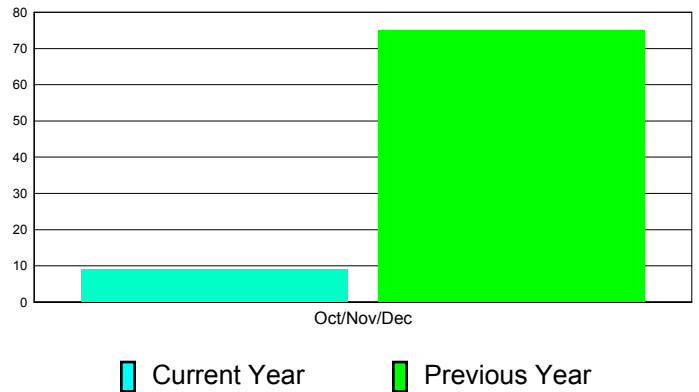

Comparison of Membership Gain/Loss

Current Year Compared to the Previous Year