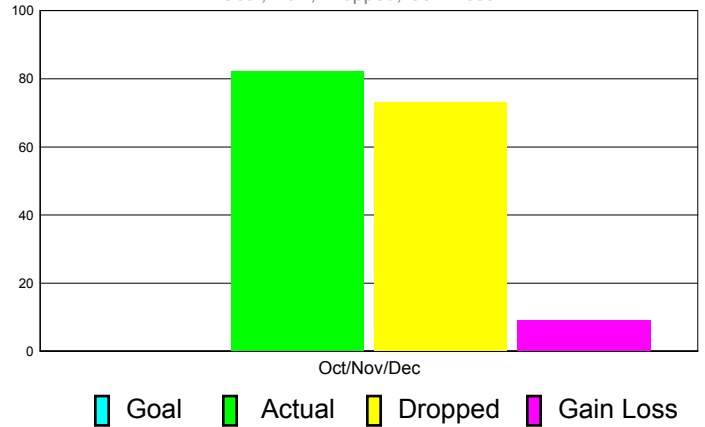

Membership Results 2011-2012

Goal, New, Dropped, Gain/Loss